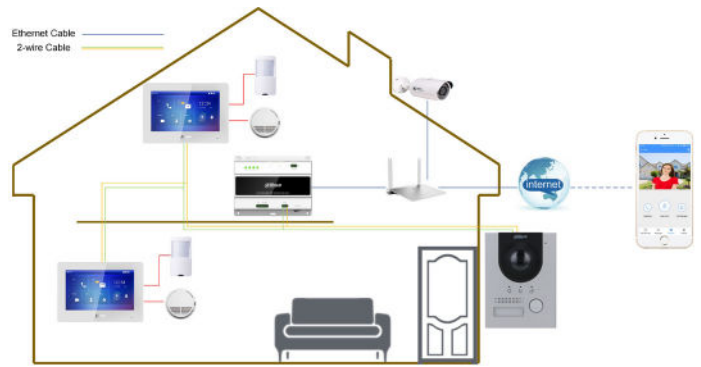

DHI-VTO2202F-P-S2

2-wire IP Villa Door Station

- Anodized aluminum front panel
- CMOS low illumination 2MP HD colorful 160° fisheye camera
- Video intercom function
- Access control function that supports two locks
- Mobile phone app, talk to the visitor or unlock the door remotely on your phone
- Compatible with 2-wire interface & RJ45 interface
- IK07&IP65
- Support H.265
- Support surface and flush mount
- PoE

Port

Electric Lock	1
Alarm Output	1
Power Output	1-ch 12 VDC 100mA
Exit Button	1
Door Status Detection	1
Lock Control	1
Network Port	One RJ45 10M/100M network port

General

Appearance color	Silver
Power Supply	Dahua 2-wire switch (max. power supply distance 50 m) DC 48V 1A Standard PoE

Power Adapter	Optional
Installation	Flush/surface mount
Certifications	CE; FCC; UL
Accessory	Flush/surface mount
Product Dimensions	130 mm × 96 mm × 28.5 mm (5.12" × 3.78" × 1.12")
Protection	IK07; IP65
Operating Temperature	-30°C to +60°C (-22°F to 140°F)
Operating Humidity	10%–90% (RH, non-condensing)
Operating Altitude	0 m–3000 m
Power Consumption	≤ 12W
Net Weight	0.35 kg (0.77 lb)
Gross Weight	0.4 kg (0.88 lb)

Application

Ordering Information

Type	Model	Description
Two-wire IP Villa Door Station	DHI-VTO2202F-P-S2	2Mp Non Issue card 2-wire IP Villa Door Station
Accessories	VTM114	Flush Mounted Box
	VTM115	Surface Mounted Box
	VTM05R	Surface-mounted rain cover for VTO2202F