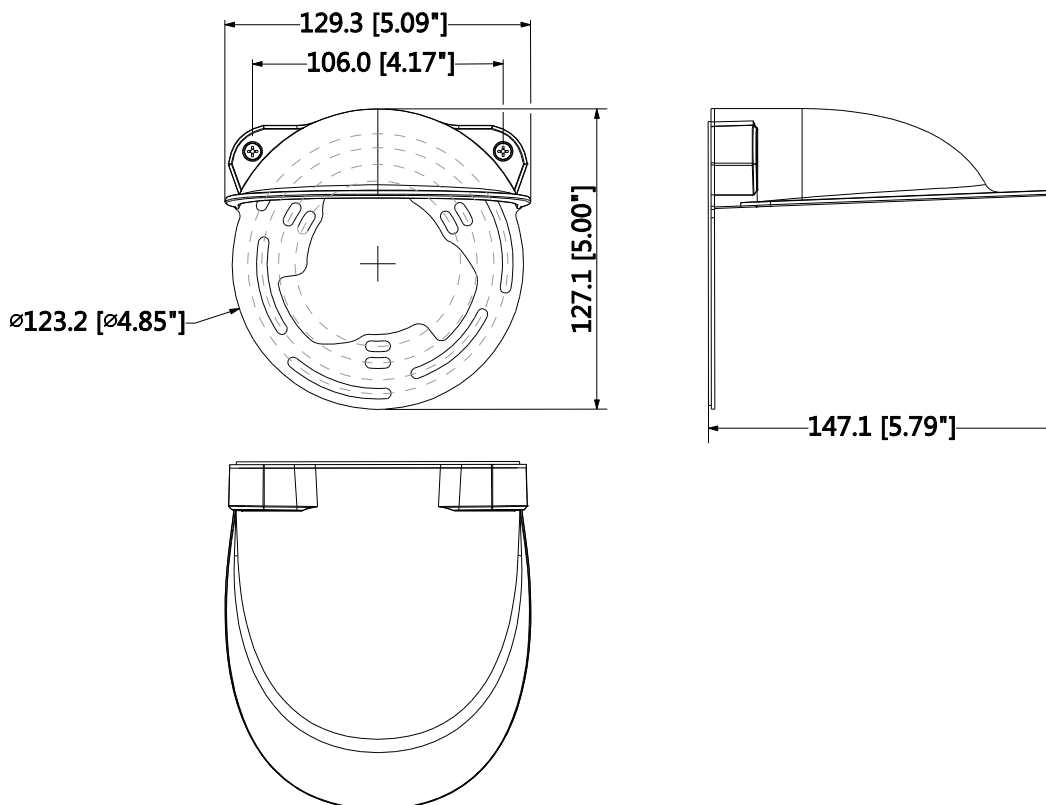

DH-PFA200W

Rain Shade of Dome Camera

Features

- Material: Aluminum & SGCC
- Rain shade of dome camera or with junction box
- Neat & Integrated design

Technical Specifications

Model	DH-PFA200W
General	
Material	Aluminum & SGCC
Dimension (W x H x D)	129.3mmx127mmx147mm(5.09"x5"x5.79")
Weight	0.25kg(0.55lb)
Load Bearing	N/A
Color	White
Operating Temperature	-40°C ~60°C(-40°F ~140°F)
Humidity	0~90% RH
Applicable Model	Please see "Accessory Selection"

Order Information

Type	Part Number	Description
Camera mount	DH-PFA200W	Rain shade _ Dahua brand
	PFA200W	Rain shade _Neutral, no brand

Dimensions (mm/inch)

Application

Package Information

- Rain shade *1
- Mounting plate *1
- M4X10 screw *2

Package data	
Box Dimension	154mmx145mmx79mm (6.06"x5.71"x3.11")
Box Weight	0.3kg (0.66lb)
Protective Box Dimension	633mmx407mmx315mm (24.92"x16.02"x12.4")
Box In Protective Box	40 In 1