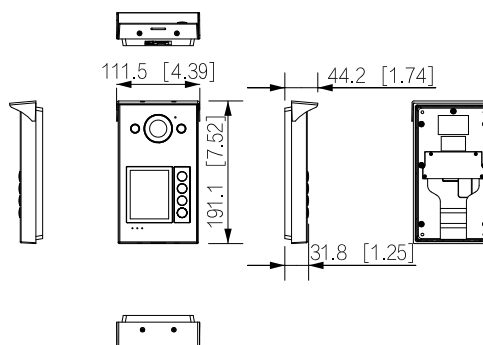

Performance

Card Reading Distance	0 cm–3.5 cm (0"–1.38")
-----------------------	------------------------

Issue Card Locally	Yes
Casing	Alluminum alloy
Port	
RS-485	1
Alarm Input	1
Alarm Output	1
Power Output	1
Exit Button	1
Door Status Detection	1
Lock Control	1
Network Port	1 × RJ-45 10/100 Mbps Ethernet port
Alarm	
Tamper Alarm	Yes
General	
Appearance color	Grey
Power Supply	12 VDC, 1 A; Standard PoE
Power Adapter	Optional
Installation	Surface Mount
Certifications	CE; FCC
Accessory	Included: Alarm power ribbon cable, rain cover
Product Dimensions	188.1 mm × 107.2 mm × 30 mm (7.41" × 4.22" × 1.18")
Protection	IP65 IK08
Operating Temperature	-40 °C to +60 °C (-40 °F to +140 °F)
Operating Humidity	10%–90% (RH), non-condensing
Operating Altitude	0 m–3,000 m (0 ft–9,842.51 ft)
Power Consumption	≤ 3 W (standby), ≤ 6 W (working)
Gross Weight	0.81 kg (1.79 lb)
Net Weight	0.55 kg (1.21 lb)

Dimensions (mm[inch])

Application