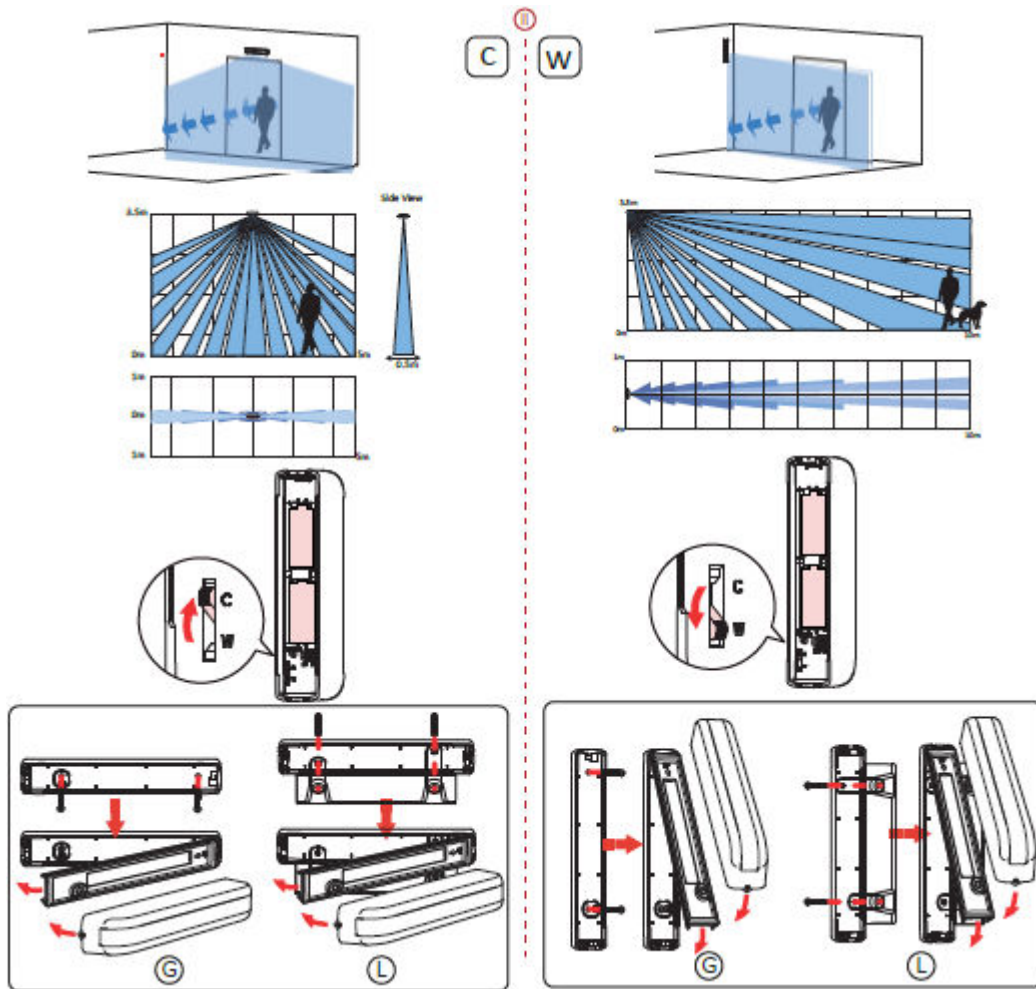

Installation