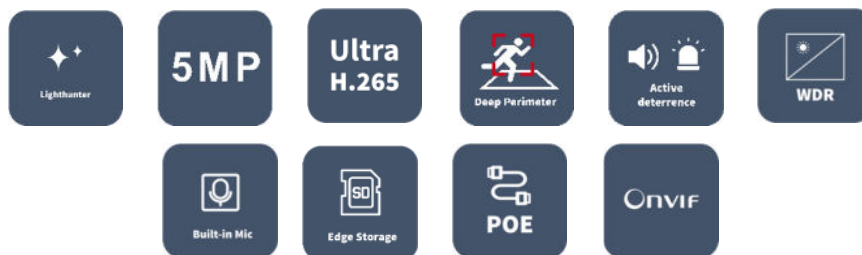

5MP LightHunter Active Deterrence Mini PTZ Camera

PTZ-675IQ-X4SWAL

Key Features

- High quality image with 5MP, 1/2.7"CMOS sensor
- 5MP (2880*1620)@30/25fps; 4MP (2560*1440)@25fps;3MP (2304*1296)@25fps; 2MP (1920*1080)@ 30/25fps;
- Ultra 265, H.265, H.264, MJPEG
- Intelligent perimeter protection, include cross line, intrusion, enter area, leave area detection
- Based on target classification, smart intrusion prevention significantly reduce false alarm caused by leaves, birds and lights etc., accurately focus on human and, motor vehicle and non-motor vehicle
- Active deterrence: Once an intruder is detected, the camera will trigger strobe lights and audio alarms
- LightHunter technology ensures ultra-high image quality in low illumination environment
- 120dB true WDR technology enables clear image in strong light scene
- Built-in Mic
- Built-in Speaker
- Smart IR, Up to 50 m IR and 10m warm light distance
- Supports 256 GB Micro SD card
- IP66 protection
- Support PoE power supply