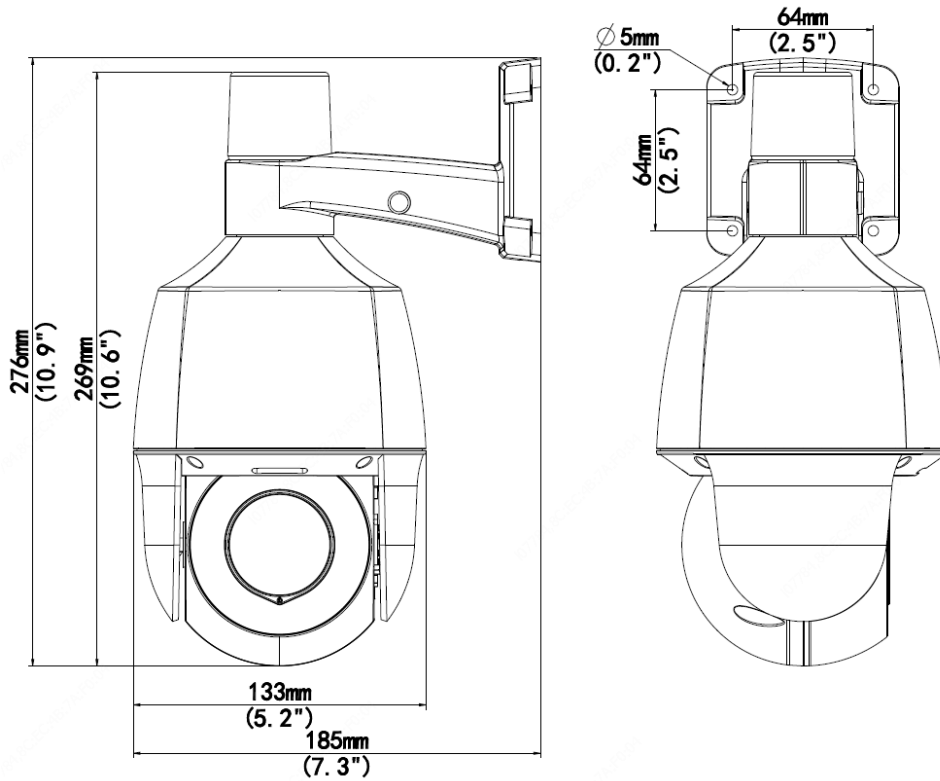

5MP LightHunter Active Deterrence Mini PTZ Camera

PTZ-675IQ-X4SWAL

Key Features

- High quality image with 5MP, 1/2.7"CMOS sensor
- 5MP (2880*1620)@30/25fps; 4MP (2560*1440)@25fps;3MP (2304*1296)@25fps; 2MP (1920*1080)@ 30/25fps;
- Ultra 265, H.265, H.264, MJPEG
- Intelligent perimeter protection, include cross line, intrusion, enter area, leave area detection
- Based on target classification, smart intrusion prevention significantly reduce false alarm caused by leaves, birds and lights etc., accurately focus on human and, motor vehicle and non-motor vehicle
- Active deterrence: Once an intruder is detected, the camera will trigger strobe lights and audio alarms
- LightHunter technology ensures ultra-high image quality in low illumination environment
- 120dB true WDR technology enables clear image in strong light scene
- Built-in Mic
- Built-in Speaker
- Smart IR, Up to 50 m IR and 10m warm light distance
- Supports 256 GB Micro SD card
- IP66 protection
- Support PoE power supply

Dimensions

Accessories

TR-JB07-D-IN

TR-UP06-B-IN

TR-UP06-C-IN

TR-A01-IN